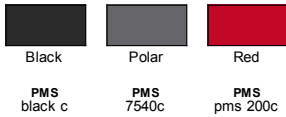

Fabric

- 100% polyester nail head weave fabric

Sizes

- XS - 2XL

Product Specifications

	XS	S	M	L	XL	2XL
BODY LENGTH	25	25.75	26.5	27.25	28	28.75
BODY WIDTH	18.25	19.25	20.25	21.25	22.25	23.75

BACK VIEW

SIDE VIEW

3 Available Colors

Black

Polar

Red

PMS
black c

PMS
7540c

PMS
pms 200c